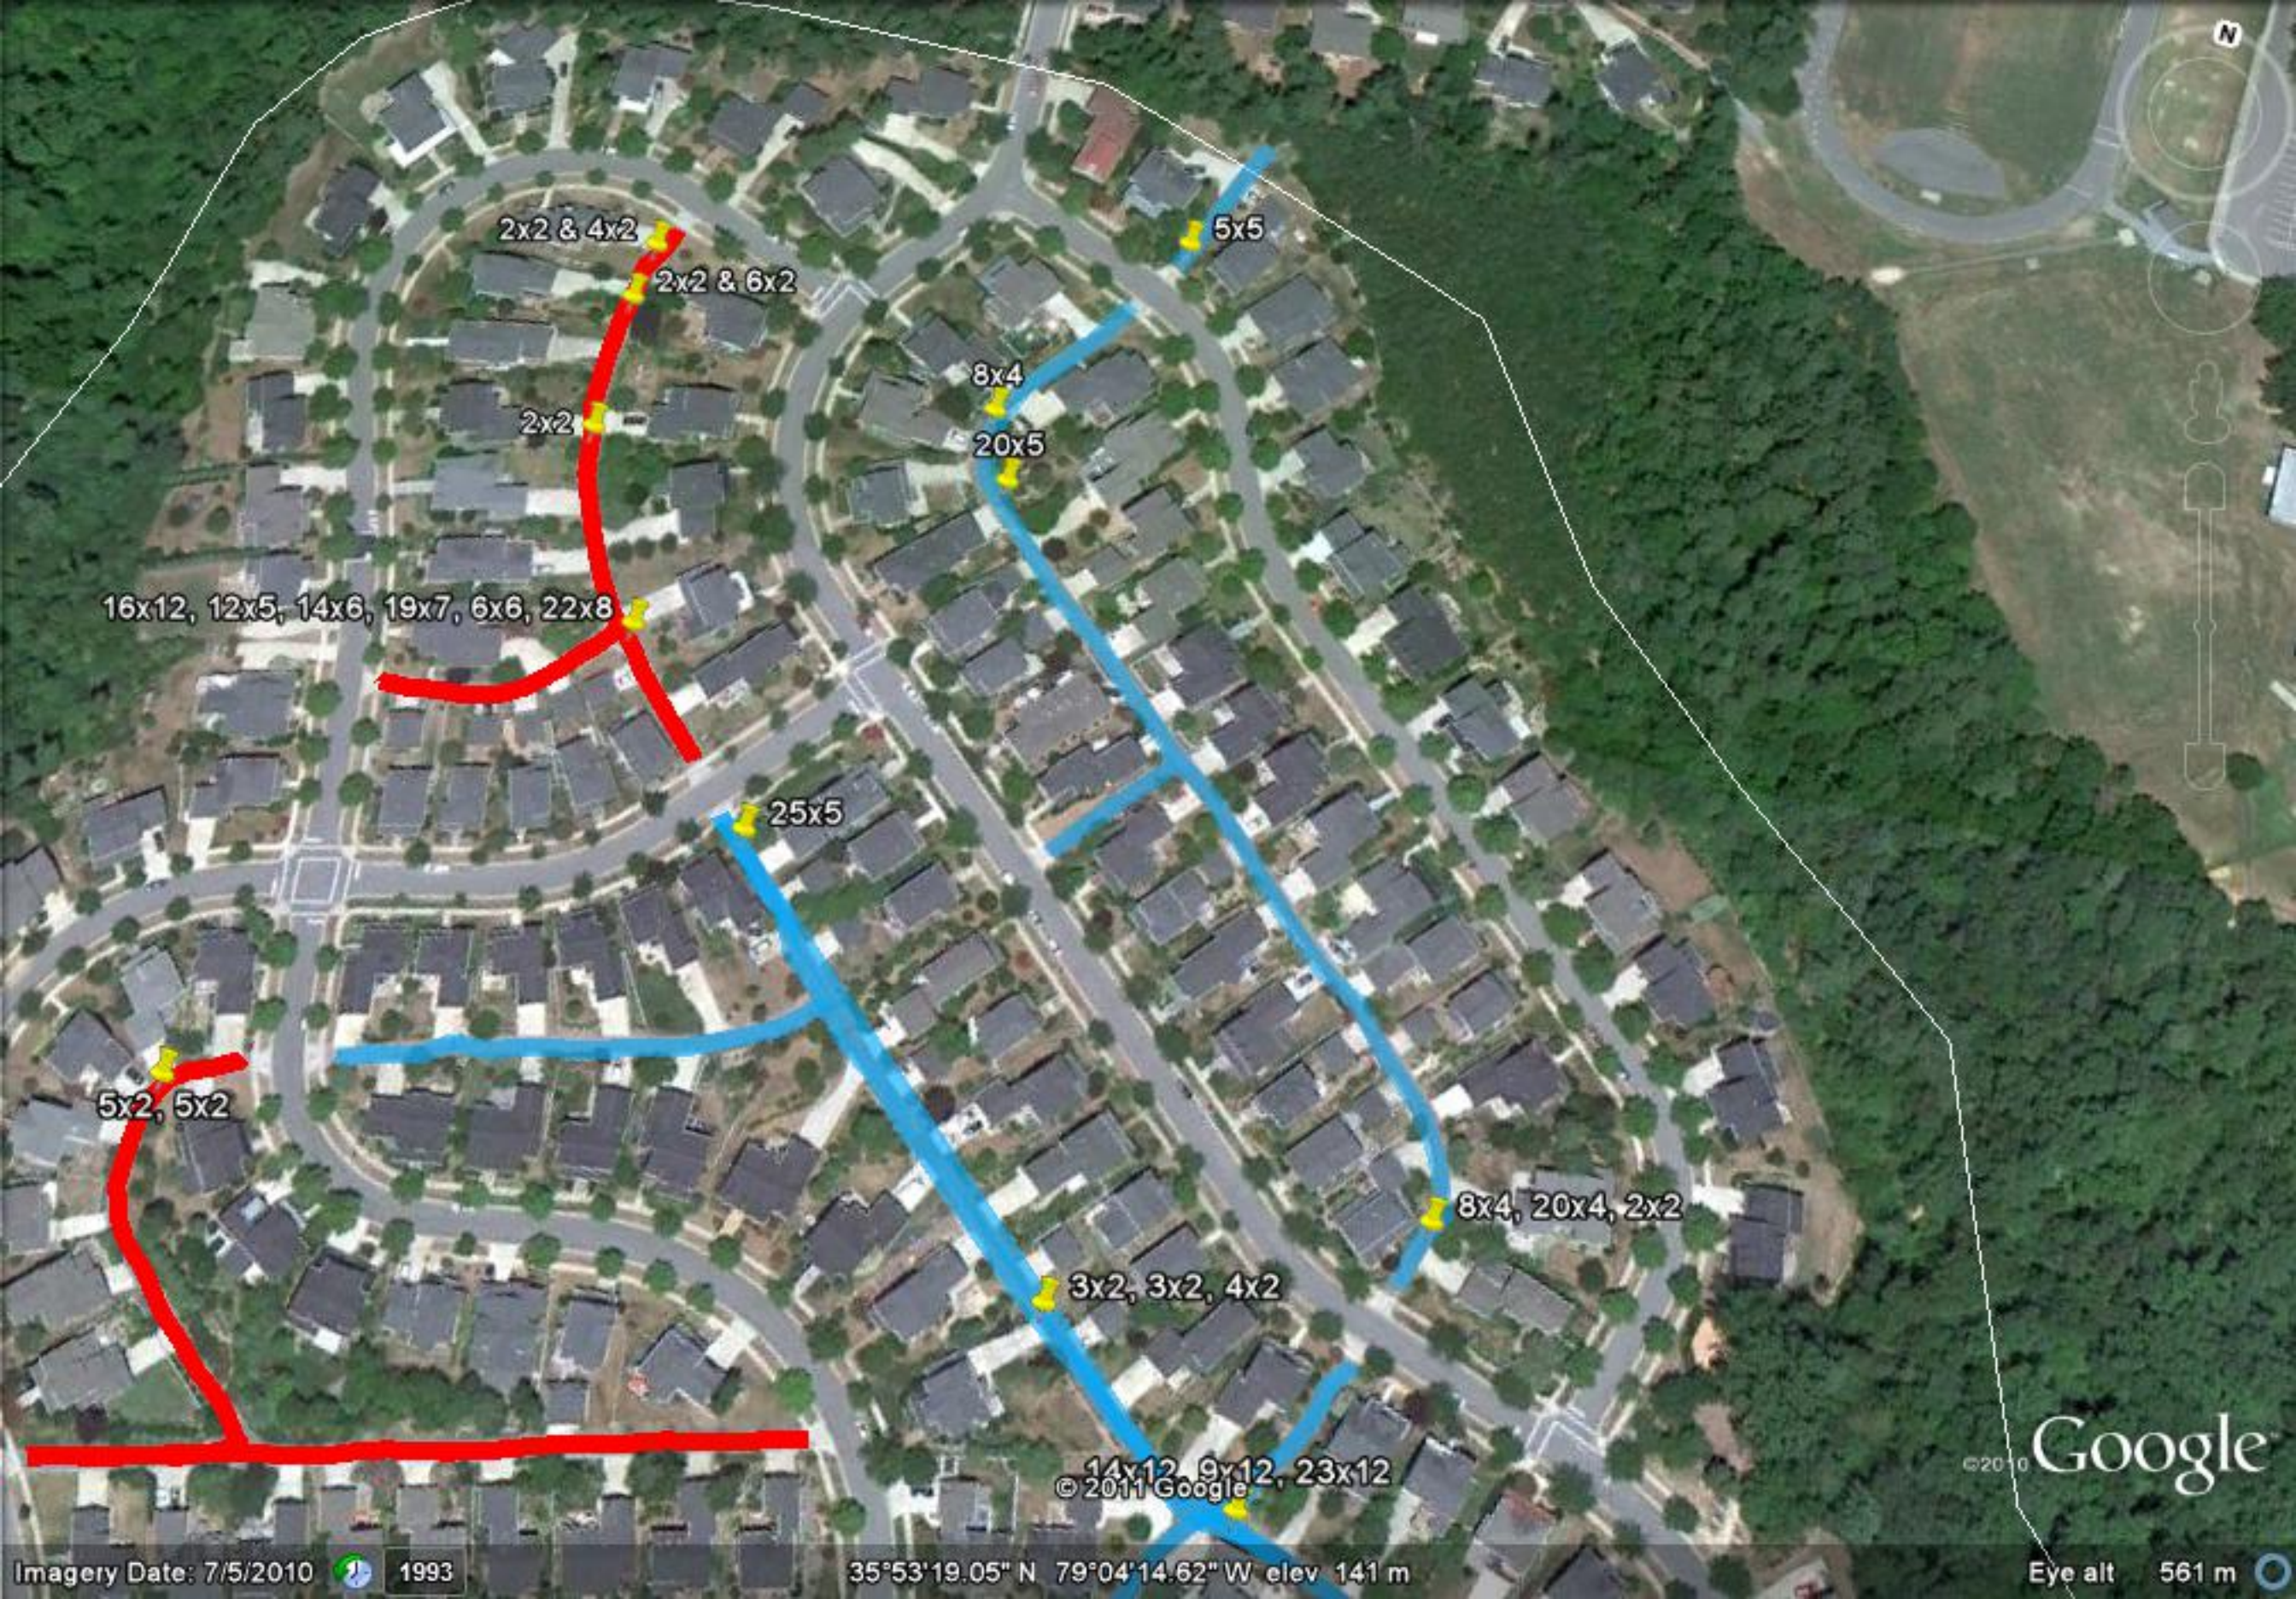

Highgrove Dr

4x2

3x3, 6x4, 8x5

Newell St

6x6

2x2, 8x2

© 2011 Google

35°53'13.75" N 79°04'10.76" W elev 118 m

Imagery Date: 7/5/2010 1993

Google

Eye alt 920 m

5x2, 5x2

3x2, 3x2, 4x2

8x4, 20x4, 2x2

14x12, 9x12, 23x12

6x4

8x5

4x2

6x6

Winston Ridge Dr

© 2011 Google

Imagery Date: 7/5/2010 1993

35°53'11.10" N 79°04'10.35" W elev 116 m

Eye alt 667 m